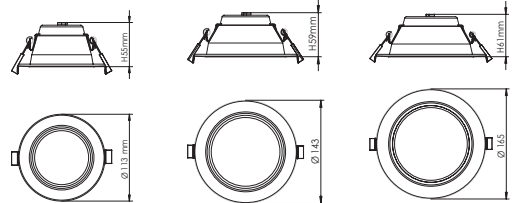

Cyclone

LED Downlight

Pre-settable tri-white type.

Aluminum housing, Excellent finish.

External driver

Options of: 3000K, 4000K, 6000K.

Lifetime L70: 48000hrs.

Code	Input	Power	Current	CRI	CCT	Lumen	Dimensions
LG-CY10W-R	220-240V	10W	700mA	80Ra	3000K/4000K/6000K	780lm/850lm	Φ 90-98mm
LG-CY10W-R	220-240V	14W	700mA	80Ra	3000K/4000K/6000K	1090lm/1190lm	Φ 117-127mm
LG-CY18W-R	220-240V	18W	700mA	80Ra	3000K/4000K/6000K	1440lm/1550lm	Φ 135-145mm

Code	Input	Power	Current	CRI	CCT	Lumen	Dimensions
LG-CY20W-R	220-240V	20W	700mA	80Ra	3000K/4000K/6000K	1600lm/1720lm	Φ 168-178mm
LG-CY25W-R	220-240V	25W	700mA	80Ra	3000K/4000K/6000K	2170lm/2350lm	Φ 192-210mm
LG-CY30W-R	220-240V	30W	700mA	80Ra	3000K/4000K/6000K	2610lm/2820lm	Φ 192-210mm
LG-CY40W-R	220-240V	40W	1050mA	80Ra	3000K/4000K/6000K	3600lm/3880lm	Φ 240-255mm