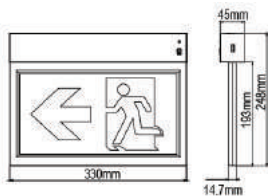

Kappa C

LED Exit Light

Compact rectangular shape and decorative design.

ABS housing

Quick connection and easy installation.

Replacable pictogram design

Bright SMD2835, CCT 6000K.

Viewing distance: 30m

IP Rating: IP20 RoHS Compliant

Code	Input	Type	Duration	Test	Lumen	Battery
GM-KC-3H/MT/CD	220/240V	Maintained/Non-maintain	3Hr	Manual	32lm	Ni-Cd 3.6V, 900mAh

Kappa P

LED Exit Light

Compact rectangular shape and decorative design.

ABS housing

Quick connection and easy installation.

Replacable pictogram design

Bright SMD2835, CCT 6000K.

Viewing distance: 30m

IP Rating: IP20 RoHS Compliant

Code	Input	Type	Duration	Test	Lumen	Battery
GM-KP-3H/MT/CD	220/240V	Maintained/Non-maintain	3Hr	Manual	32lm	Ni-Cd 3.6V, 900mAh