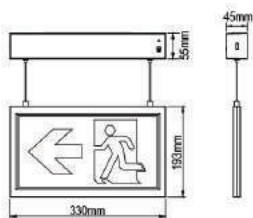

Kappa C

LED Exit Light

Compact rectangular shape and decorative design.

ABS housing

Quick connection and easy installation.

Replacable pictogram design

Bright SMD2835, CCT 6000K.

Viewing distance: 30m

IP Rating: IP20 RoHS Compliant

Code	Input	Type	Duration	Test	Lumen	Battery
GM-KC-3H/MT/CD	220/240V	Maintained/Non-maintain	3Hr	Manual	32lm	Ni-Cd 3.6V, 900mAh

Kappa P

LED Exit Light

Compact rectangular shape and decorative design.

ABS housing

Quick connection and easy installation.

Replacable pictogram design

Bright SMD2835, CCT 6000K.

Viewing distance: 30m

IP Rating: IP20 RoHS Compliant

Code	Input	Type	Duration	Test	Lumen	Battery
GM-KP-3H/MT/CD	220/240V	Maintained/Non-maintain	3Hr	Manual	32lm	Ni-Cd 3.6V, 900mAh