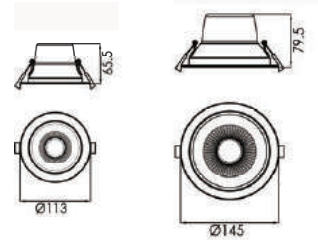

Legend

LED Downlight

UGR<19, Anti-glare
50° beam angle.
Aluminium housing.
External driver
Options: 3000K, 4000K, 6000K
Lifetime L70: 48000hrs.

UGR <19

Code	Input	Power	Current	CRI	CCT	Lumen	Dimensions
LG-LGD10W-R	220-240V	10W	700mA	80Ra	3000K/4000K/6000K	800lm/880lm	Φ 90-102mm
LG-LGD15W-R	220-240V	15W	700mA	80Ra	3000K/4000K/6000K	1200lm/1320lm	Φ 120-130mm

*Emergency version available upon request

Legend

LED Downlight

UGR<19, Anti-glare
50° beam angle.
Aluminium housing.
External driver
Options: 3000K, 4000K, 6000K
Lifetime L70: 48000hrs.

UGR <19

Code	Input	Power	Current	CRI	CCT	Lumen	Dimensions
LG-LGD20W-R	220-240V	20W	700mA	80Ra	3000K/4000K/6000K	1640lm/1800lm	Φ 145-155mm
LG-LGD28W-R	220-240V	28W	700mA	80Ra	3000K/4000K/6000K	2300lm/2500lm	Φ 195-210mm
LG-LGD35W-R	220-240V	35W	700mA	80Ra	3000K/4000K/6000K	2870lm/3150lm	Φ 195-210mm