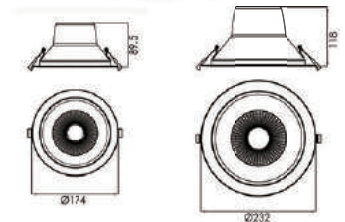

Legend

LED Downlight

UGR<19, Anti-glare
50° beam angle.
Aluminium housing.
External driver
Options: 3000K, 4000K, 6000K
Lifetime L70: 48000hrs.

UGR <19

Code	Input	Power	Current	CRI	CCT	Lumen	Dimensions
LG-LGD10W-R	220-240V	10W	700mA	80Ra	3000K/4000K/6000K	800lm/880lm	Φ 90-102mm
LG-LGD15W-R	220-240V	15W	700mA	80Ra	3000K/4000K/6000K	1200lm/1320lm	Φ 120-130mm

*Emergency version available upon request

Legend

LED Downlight

UGR<19, Anti-glare
50° beam angle.
Aluminium housing.
External driver
Options: 3000K, 4000K, 6000K
Lifetime L70: 48000hrs.

UGR <19

Code	Input	Power	Current	CRI	CCT	Lumen	Dimensions
LG-LGD20W-R	220-240V	20W	700mA	80Ra	3000K/4000K/6000K	1640lm/1800lm	Φ 145-155mm
LG-LGD28W-R	220-240V	28W	700mA	80Ra	3000K/4000K/6000K	2300lm/2500lm	Φ 195-210mm
LG-LGD35W-R	220-240V	35W	700mA	80Ra	3000K/4000K/6000K	2870lm/3150lm	Φ 195-210mm