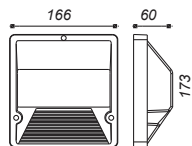

Marina

LED Steplights

Suitable for outdoor lighting.

1354

1221

Model:	1354/1221
Power:	1354: 5x1W 1221: 3x1W
Voltage:	220-240V/50/60Hz
CCT:	Warm White
Material:	Aluminium body with temper glass

5296

5295

Model:	5295 / 5296
Power:	12xLED/1.2W
Voltage:	220-240V/50/60Hz
CCT:	Warm White
Material:	Aluminium