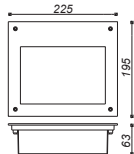

Marina

LED Steplights

Suitable for outdoor lighting.

1354

1221

Model:	1354/1221
Power:	1354: 5x1W 1221: 3x1W
Voltage:	220-240V/50/60Hz
CCT:	Warm White
Material:	Aluminium body with temper glass

5296

5295