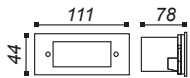

Marina

LED Steplights

Suitable for outdoor lighting.

9601