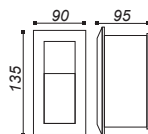

Marina

LED Steplights

Suitable for outdoor lighting.

9644

Power: 9641-9643: 12xLED/1.2W

9644-9645: 12xLED/1.5W

Input Current: 20-240V/50/60Hz

CCT: Warm White

Material: Aluminium

Fitting Color: Grey

LED Type: 5mm LED