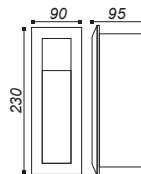

9645

Power: 9641-9643: 12xLED/1.2W

9644-9645: 12xLED/1.5W

Input Current: 20-240V/50/60Hz

CCT: Warm White

Material: Aluminium

Fitting Color: Grey

LED Type: 5mm LED