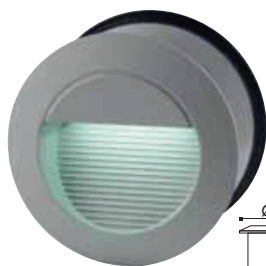

## LED Steplights

Suitable for outdoor lighting.

9641

9642

9643

9644

9645

**Power:** 9641-9643: 12xLED/1.2W

9644-9645: 12xLED/1.5W

**Input Current:** 20-240V/50/60Hz

**CCT:** Warm White

**Material:** Aluminium

**Fitting Color:** Grey

**LED Type:** 5mm LED