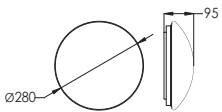

Pearl

LED Ceiling Light

Uniform and Soft Light
 240V/110VAC built-in driver, integrated design.
 Option of Mushroom and Crown Covers
 Emergency versions also available.
 Options: 3000K, 6000K
 Lifetime L70: 50000hrs.
 IP Rating: IP44

Crown

Mushroom

Code	Input	Power	Current	CRI	CCT	Lumen	Dimensions
LG-PRL12W-3K	220-240V	12W	90mA	80Ra	3000K	924lm	Φ280*95mm
LG-PRL12W-6K	220-240V	12W	90mA	80Ra	6000K	1020lm	Φ280*95mm
LG-PRL18W-3K	220-240V	18W	140mA	80Ra	3000K	1386lm	Φ360*105mm
LG-PRL18W-6K	220-240V	18W	140mA	80Ra	6000K	1530lm	Φ360*105mm