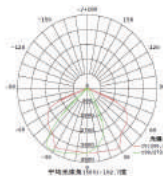

IP Rating: IP65

Suitable for highways, main & secondary roads, stadiums, sidewalks, residential areas, industrial parks, schools and other places

395*205*75mm

445*245*75mm

535*275*79mm

395*205*75mm

445*245*75mm

535*275*79mm

Code	Input	Power	CCT	Lumens	Dim (mm)
GM-RW-50W	220-240V	50W	4000K / 6000K	>4800lm	395*205*75mm
GM-RW-100W	220-240V	100W	4000K / 6000K	>14000lm	445*245*75mm
GM-RW-150W	220-240V	150W	6000K	>18000lm	535*275*79mm