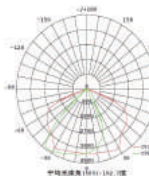

IP Rating: IP65

Suitable for highways, main & secondary roads, stadiums, sidewalks, residential areas, industrial parks, schools and other places

395*205*75mm

445*245*75mm

535*275*79mm

395*205*75mm

445*245*75mm

535*275*79mm

Code	Input	Power	CCT	Lumens	Dim (mm)
GM-RW-50W	220-240V	50W	4000K / 6000K	>4800lm	395*205*75mm
GM-RW-100W	220-240V	100W	4000K / 6000K	>14000lm	445*245*75mm
GM-RW-150W	220-240V	150W	6000K	>18000lm	535*275*79mm