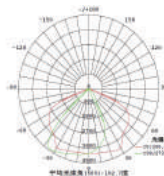

IP Rating: IP65

Suitable for highways, main & secondary roads, stadiums, sidewalks, residential areas, industrial parks, schools and other places

395*205*75mm

445*245*75mm

535*275*79mm

395*205*75mm

445*245*75mm

535*275*79mm

Code	Input	Power	CCT	Lumens	Dim (mm)
GM-RW-50W	220-240V	50W	4000K / 6000K	>4800lm	395*205*75mm
GM-RW-100W	220-240V	100W	4000K / 6000K	>14000lm	445*245*75mm
GM-RW-150W	220-240V	150W	6000K	>18000lm	535*275*79mm