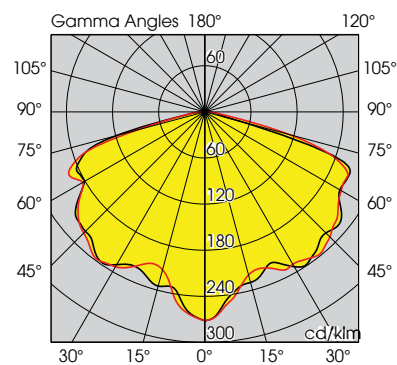

RECESSED

PATHFINDER LED 3W