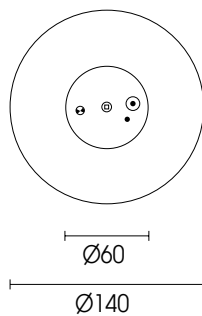

PATHFINDER LED

High performance recessed LED emergency luminaire.

FEATURES:

- NiMH/Lithium Battery
- 50000 hrs rated life @ L70
- D40/D50 Classification
- 2 Pin Flex & Plug
- Removable large trim ring included
- Modular, simply push the small head through the large trim ring & recess into a small 50mm cut-out
- Polycarbonate housing & reflector

APPLICATIONS:

- Office Spaces
- Correctional facilities
- Fire passages
- Retail centres
- Aged care
- Hospitality

RECESSED

PATHFINDER LED 3W

PRODUCT CODE	VERSION	WATTAGE	SIZE
PFLED-R	RECESSED D40 NiMH Battery	3W	Dia. 60mm / 140mm