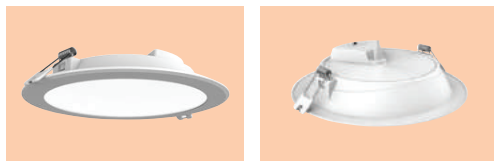

Posture

LED Slim Downlight

Pre-settable tri-white type.

Uniform light with no yellowing

Internal driver, excellent finish

V-2 flame rating

Options of 3000K, 4000K, 6000K.

Lifetime L70: 50000hrs.

Code	Input	Power	Current	CRI	CCT	Lumen	Cut-out
LG-PS6W-R	220-240V	6W	80mA	80Ra	3000K/4000K/6000K	480lm/510lm/510lm	Φ 90-100mm
LG-PS12W-R	220-240V	12W	90mA	80Ra	3000K/4000K/6000K	960lm/1020lm/1020lm	Φ 145-155mm
LG-PS18W-R	220-240V	18W	130mA	80Ra	3000K/4000K/6000K	1440lm/1530lm/1530lm	Φ 198-210mm
LG-PS20W-R	220-240V	20W	150mA	80Ra	3000K/4000K/6000K	1600lm/1700lm/1700lm	Φ 215-230mm