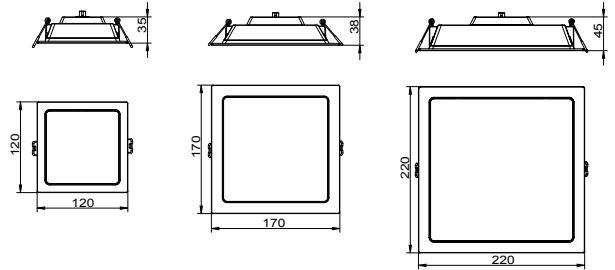

Posture

LED Slim Downlight

Presetable tri-white type.
 Uniform light with no yellowing
 Internal driver, excellent finish
 V-2 flame rating
 Options of 3000K, 4000K, 6000K.
 Lifetime L70: 50000hrs.

| Code | Input | Power | Current | CRI | CCT | Lumen | Cut-out |
|------------|----------|-------|---------|------|-------------------|----------------------|-------------|
| LG-PS6W-S | 220-240V | 6W | 80mA | 80Ra | 3000K/4000K/6000K | 480lm/510lm/510lm | Φ 105x105mm |
| LG-PS12W-S | 220-240V | 12W | 90mA | 80Ra | 3000K/4000K/6000K | 960lm/1020lm/1020lm | Φ 155x155mm |
| LG-PS18W-S | 220-240V | 18W | 130mA | 80Ra | 3000K/4000K/6000K | 1440lm/1530lm/1530lm | Φ 205x205mm |