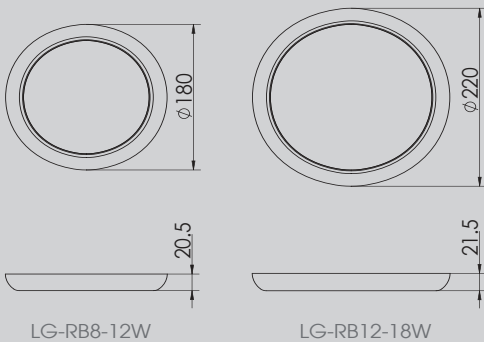

Rainbow

LED Ceiling Light

Thermal conductive plastic housing, V-0 flame rating.
 240V/110VAC built-in driver, integrated design.
 Option of recessed and surface mounted installation
 CCT of 3000K, 4000K & 6000K
 IP Rating: IP44
 Lifespan: 50 000Hrs

Code	Input	Power	Current	CRI	CCT	Lumen	Cutout
LG-RB8-12W	220-240V	12W	40mA	80Ra	3000K/4000K/6000K	780lm/840lm/840lm	80-160mm
LG-RB12-18W	220-240V	18W	150mA	80Ra	3000K/4000K/6000K	1260lm/1350lm/1350lm	120-200mm

Dimensions

Photometrics