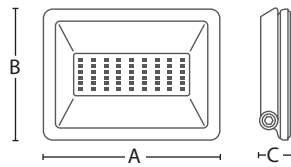

Picture	Catalogue Number	Power (W)	Lumens	Weight	Dimension (in) A x B x C
	IMT47209	20	2000	530g	121.4 x 163.4 x 26.0mm
	IMT47211	30	3000	780g	141.4 x 189.4 x 26.5mm
	IMT47213	50	5000	1.02Kg	161.4 x 215.4 x 31.0mm
	IMT47215	100	10000	1.95Kg	216.4 x 288.4 x 39.3mm
	IMT47223	200	20000	4.9Kg	278.0 x 342.0 x 61.0mm
	IMT47224	300	30000	7.64Kg	339.0 x 439.0 x 71.0mm