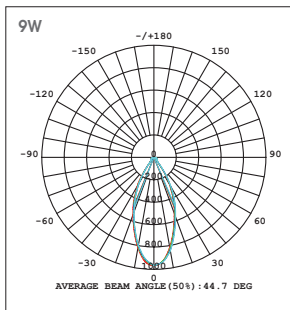

Miracle

LED Downlight

Anti-glare downlight in white body finish
 Good color temperature consistency
 Triac dimmable
 Built-in driver
 40° beam angle
 UGR<19
 LED SDCM <3

Code	Input Voltage	Power	Current	CRI	CCT	Lumen	Cut-out
LG-MR6-4K-DM	220-240V	6W	0.04mA	>80Ra	4000K	540lm	Φ 68-73mm
LG-MR9-4K-DM	220-240V	9W	0.07mA	>80Ra	4000K	900lm	Φ 90-95mm

Photometric Data

Dimensions