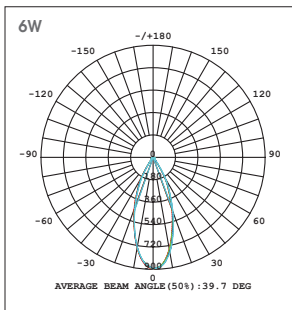

Miracle

LED Downlight

Anti-glare downlight in white body finish
 Good color temperature consistency
 Triac dimmable
 Built-in driver
 40° beam angle
 UGR<19
 LED SDCM <3

Code	Input Voltage	Power	Current	CRI	CCT	Lumen	Cut-out
LG-MR6-4K-DM	220-240V	6W	0.04mA	>80Ra	4000K	540lm	Φ 68-73mm
LG-MR9-4K-DM	220-240V	9W	0.07mA	>80Ra	4000K	900lm	Φ 90-95mm

Photometric Data

Dimensions