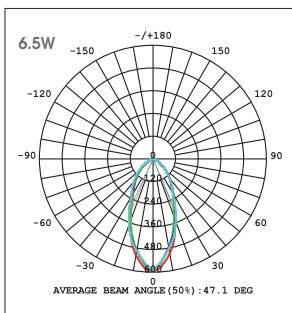

## LED Downlight

40° beam angle, Rotatable angle  $\pm 30^\circ$

Thermal conductive plastic coated aluminum housing.

240V/110VAC driver built-in, integrated design.

Non dimmable version.

Code	Input Voltage	Power	Current	CRI	CCT	Lumen	Cut-out
LG-ML6.5	220-240V	6.5W	0.07mA	>80Ra	3000K/6000K	550lm/600lm	Φ 68-75mm
TH33-7WY	220-240V	7W	0.07mA	>80Ra	2700K/6500K	580lm	Φ 83-95mm
LG-ML10	220-240V	10W	0.07mA	>80Ra	4000K	1000lm	Φ 83-95mm

### Photometric Data

### Dimensions