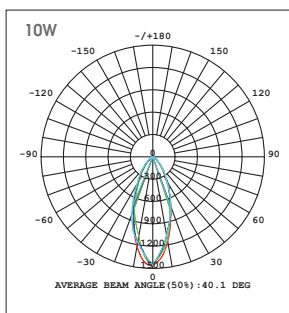

## LED Downlight

40° beam angle, Rotatable angle  $\pm 30^\circ$

Thermal conductive plastic coated aluminum housing.

240V/110VAC driver built-in, integrated design.

Non dimmable version.

Code	Input Voltage	Power	Current	CRI	CCT	Lumen	Cut-out
LG-ML6.5	220-240V	6.5W	0.07mA	>80Ra	3000K/6000K	550lm/600lm	Φ 68-75mm
TH33-7WY	220-240V	7W	0.07mA	>80Ra	2700K/6500K	580lm	Φ 83-95mm
LG-ML10	220-240V	10W	0.07mA	>80Ra	4000K	1000lm	Φ 83-95mm

### Photometric Data

### Dimensions